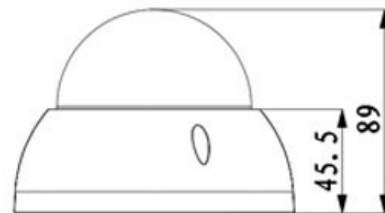

## Main Features

- 1/4" 1MP PS CMOS Image Sensor
- Max 25/30fps@720P
- H.264 and MJPEG dual-stream encoding
- DWDR, Day/Night (ICR), Auto Iris, 3DNR, AWB, AGC, BLC
- 2.8 mm fixed lens (3.6 mm optional)
- IR Range of 30 Mtrs, IP67, PoE
- Mobile Software: iCMOB, gCMOB
- CMS Software: KVMS Pro, vOptimus Pro