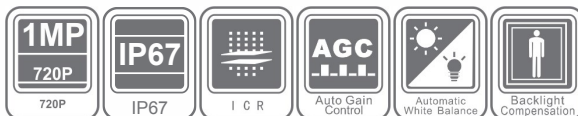

## Main Features

- 1/4" 1MP PS CMOS Image Sensor
- Max 25/30fps@720P
- H.264 and MJPEG dual-stream encoding
- DWDR, Day/Night (ICR), Auto Iris, 3DNR, AWB, AGC, BLC
- 2.8 mm fixed lens (3.6 mm optional)
- IR Range of 30 Mtrs, IP67, PoE
- Mobile Software: iCMOB, gCMOB
- CMS Software: KVMS Pro, vOptimus Pro

## Feature

Image Sensor  
Minimum Illumination  
Effective Pixels  
Shutter Speed  
White Balance  
Gain Control (AGC)  
Lens  
Video Compression  
Back Light Compensation  
S/N Ratio  
Video Streaming  
Resolution  
Privacy Mask  
ICR  
  
Protocol  
  
Ethernet  
User Account  
Smart Phone  
IR  
Operating Temperature  
Power Source  
Power Consumption  
Weatherproof Standard  
Dimension  
Weight

## Specification

1/4" 1MP Progressive scan CMOS  
0. 1Lux/F2.0 (Color), 0Lux/F2.0(IR on)  
1280(H) x 720(V)  
Auto/Manual, 1/3(4)~1/100000s  
Auto/Manual  
Auto/Manual  
2.8 mm (3.6 mm optional)  
H.264/ H.264H/ MJPEG  
BLC/ HLC/ DWDR  
More than 50dB  
Main Stream: 720P(1 ~ 25/30fps), Extra Stream: D1/CIF(1 ~ 25/30fps)  
720P(1280×720)/ D1(704×576/704×480) /CIF(352×288/352×240)  
Up to 4 areas  
Auto (ICR)/Color/B/W  
  
IPv4/IPv6, HTTP, HTTPS, SSL, TCP/IP, UDP, UPnP, ICMP, IGMP, SNMP, RTSP, RTP, SMTP, NTP, DHCP, DNS, PPPOE, DDNS, FTP, IP Filter, QoS, Bonjour, ONVIF, CGI  
  
RJ-45 (10/100Base-T)  
20 Users  
iPhone, iPad, Android Phone  
IR Range of 30 Mtr.  
-30°C~+60°C , Less than 95%RH  
DC12V, PoE (802.3af)  
<4.5W  
IP67 & IK10  
Φ110mm x 81mm  
0.33kg(with package 0.47kg)