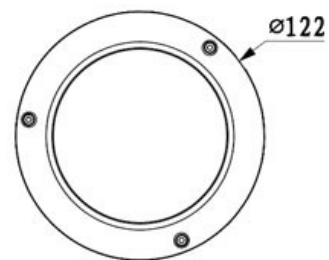

# CP-UNC-VA10L3S

1 MP HD IP Vandal Dome Camera - 30Mtr.

## Main Features

- 1/4" 1MP PS CMOS Image Sensor
- Max 25/30fps@720P
- H.264 and MJPEG dual-stream encoding
- DWDR, Day/Night (ICR), Auto Iris, 3DNR, AWB, AGC, BLC
- 2.8 mm fixed lens (3.6 mm optional)
- IR Range of 30 Mtrs, IP67, PoE
- Mobile Software: iCMOB, gCMOB
- CMS Software: KVMS Pro, vOptimus Pro

# CP- UNC-VA10L3S

1 MP HD IP Vandal Dome Camera - 30Mtr.